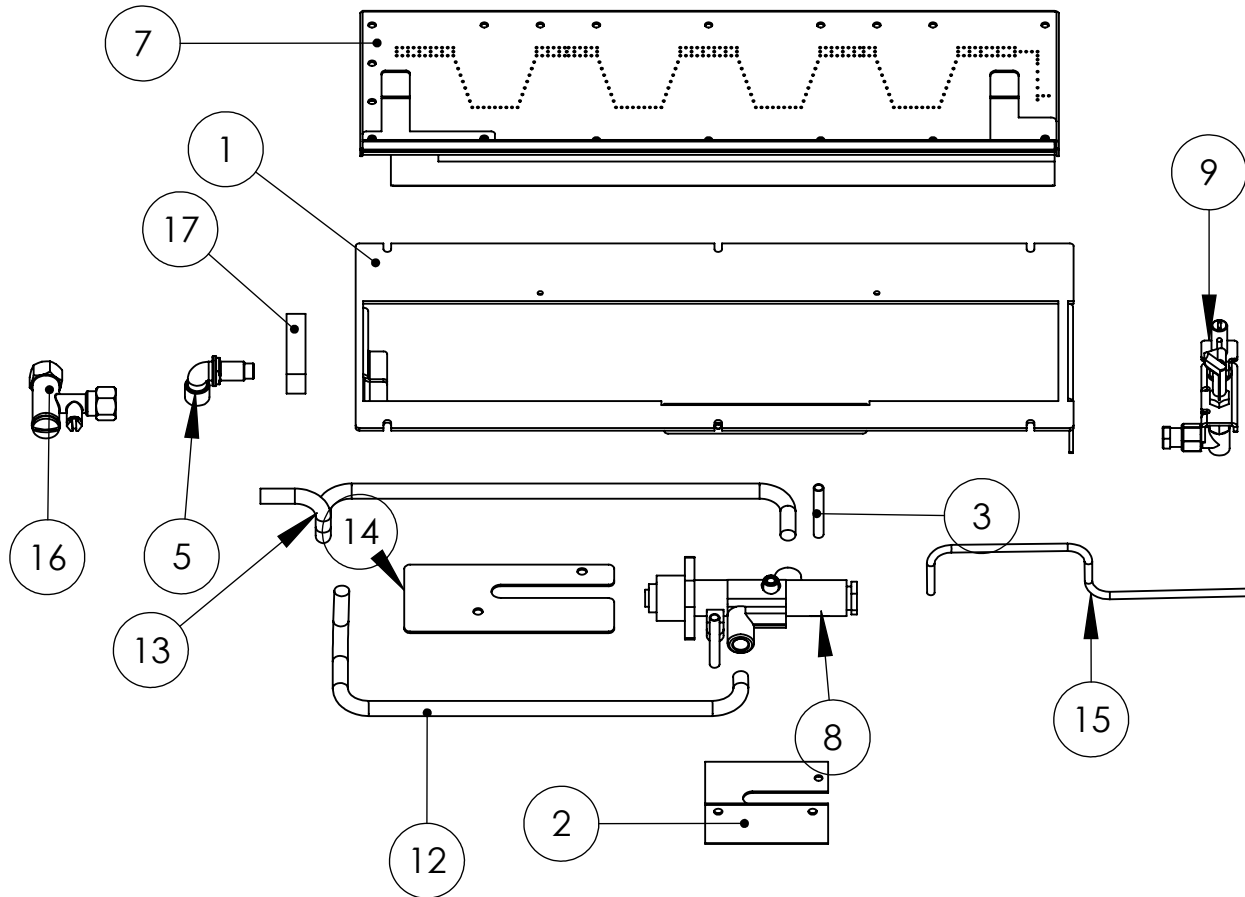

600 HD Burner Tray Assy

ITEM NO.	Description	Part NO	QTY.
1	Burner Carrier	7647	1
2	valve bracket	7637	1
3	35mm Spacer	2633	2
5	Injector	6226	1
7	burner assy	7648	1
8	Remote Valve	6590	1
9	Thermaco Oxy Pilot	7280	1
12	600 HD Injector Pipe	7653	1
13	600 HD Inlet Pipe	7654	1
14	600 HD Valve Shield	7641	1
15	600 HD Pilot Pipe	7652	1
16	Inlet elbow and PTP	2189	1
17	600 FL Silencer	7287	1